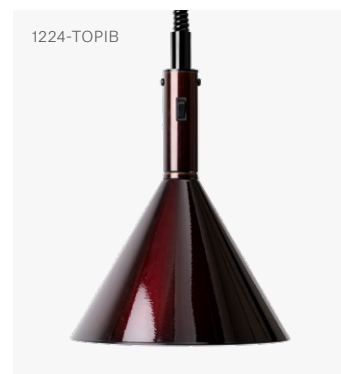

Heat Lamp Trattoria

Model 1224 Retractable Cord

Pendant Heat Lamp Trattoria 1224 Retractable Cord

Pendant heat lamp made in Sweden with rise and fall function. Timeless design combined with unmatched performance means the perfect choice for the demanding restaurant.

Shade	H 330 mm / Ø 280 mm
Adjustable Height	Min 930 mm / Max 1930 mm
Material	Anodised Aluminium
Voltage / Power	230 V / 250 W
Heat Source	Philips Infrared Bulb
Colour Temperature	Warm White, 2700 K

Article Number	● Black	1224-TOPIS
	● Brass	1224-TOPIM
	● Aluminium	1224-TOPIA
	● Copper	1224-TOPIK
	● Bronze	1224-TOPIB
	● Umbra Grey	1224-TOPIUG