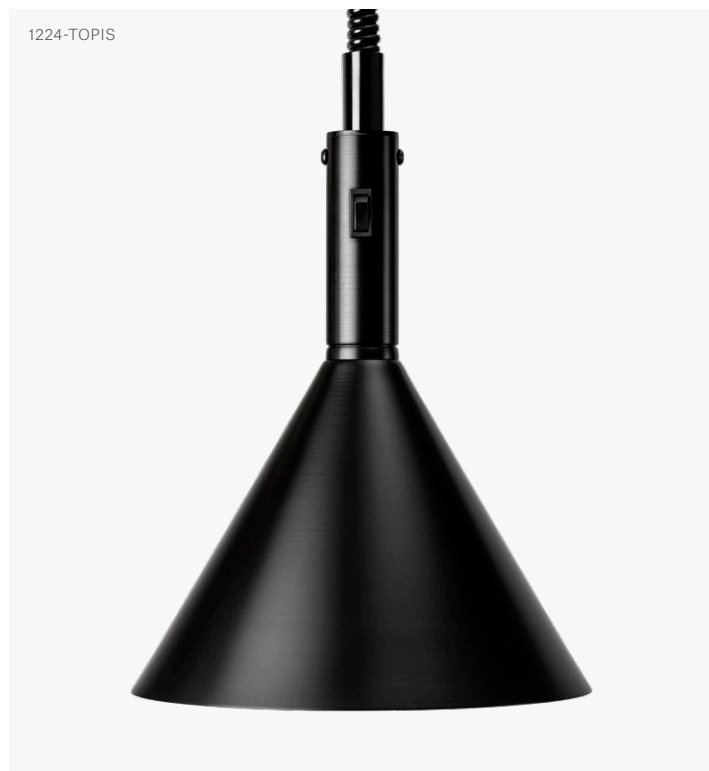

Heat Lamp Trattoria

Model 1224 Retractable Cord

Pendant Heat Lamp Trattoria 1224 Retractable Cord

Pendant heat lamp made in Sweden with rise and fall function. Timeless design combined with unmatched performance means the perfect choice for the demanding restaurant.

Shade	H 330 mm / Ø 280 mm
Adjustable Height	Min 930 mm / Max 1930 mm
Material	Anodised Aluminium
Voltage / Power	230 V / 250 W
Heat Source	Philips Infrared Bulb
Colour Temperature	Warm White, 2700 K

Article Number	● Black	1224-TOPIS
	● Brass	1224-TOPIM
	● Aluminium	1224-TOPIA
	● Copper	1224-TOPIK
	● Bronze	1224-TOPIB
	● Umbra Grey	1224-TOPIUG