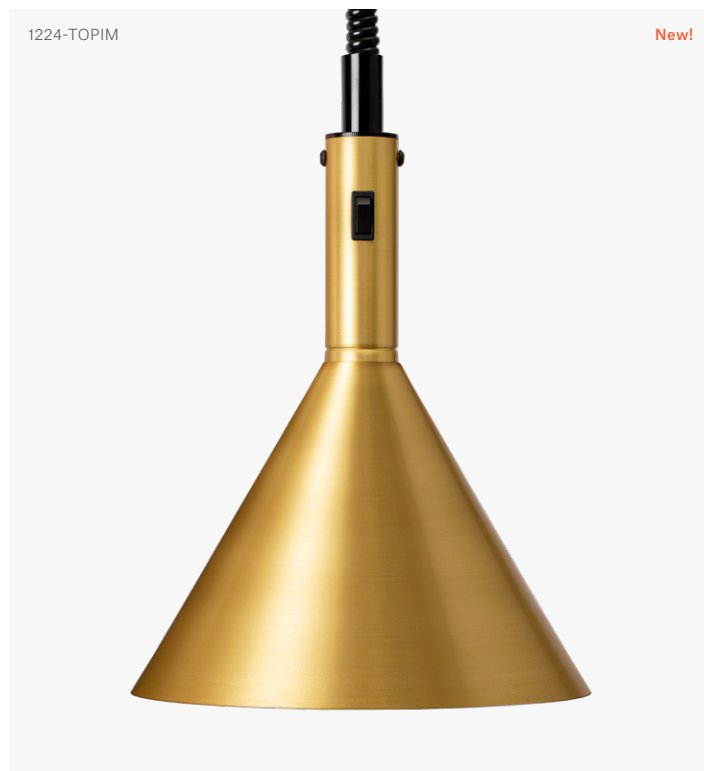

Heat Lamp Trattoria

Model 1224 Retractable Cord

Pendant Heat Lamp Trattoria 1224 Retractable Cord

Pendant heat lamp made in Sweden with rise and fall function. Timeless design combined with unmatched performance means the perfect choice for the demanding restaurant.

Shade	H 330 mm / Ø 280 mm
Adjustable Height	Min 930 mm / Max 1930 mm
Material	Anodised Aluminium
Voltage / Power	230 V / 250 W
Heat Source	Philips Infrared Bulb
Colour Temperature	Warm White, 2700 K

Article Number	● Black	1224-TOPIS
	● Brass	1224-TOPIM
	● Aluminium	1224-TOPIA
	● Copper	1224-TOPIK
	● Bronze	1224-TOPIB
	● Umbra Grey	1224-TOPIUG