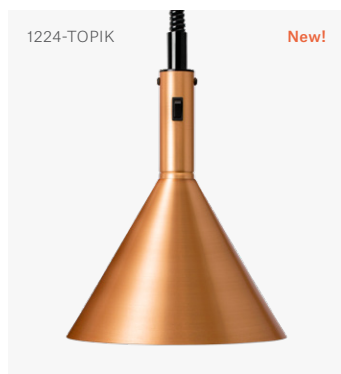

Heat Lamp Trattoria

Model 1224 Retractable Cord

Pendant Heat Lamp Trattoria 1224 Retractable Cord

Pendant heat lamp made in Sweden with rise and fall function. Timeless design combined with unmatched performance means the perfect choice for the demanding restaurant.

Shade	H 330 mm / Ø 280 mm
Adjustable Height	Min 930 mm / Max 1930 mm
Material	Anodised Aluminium
Voltage / Power	230 V / 250 W
Heat Source	Philips Infrared Bulb
Colour Temperature	Warm White, 2700 K

Article Number	● Black	1224-TOPIS
	● Brass	1224-TOPIM
	● Aluminium	1224-TOPIA
	● Copper	1224-TOPIK
	● Bronze	1224-TOPIB
	● Umbra Grey	1224-TOPIUG